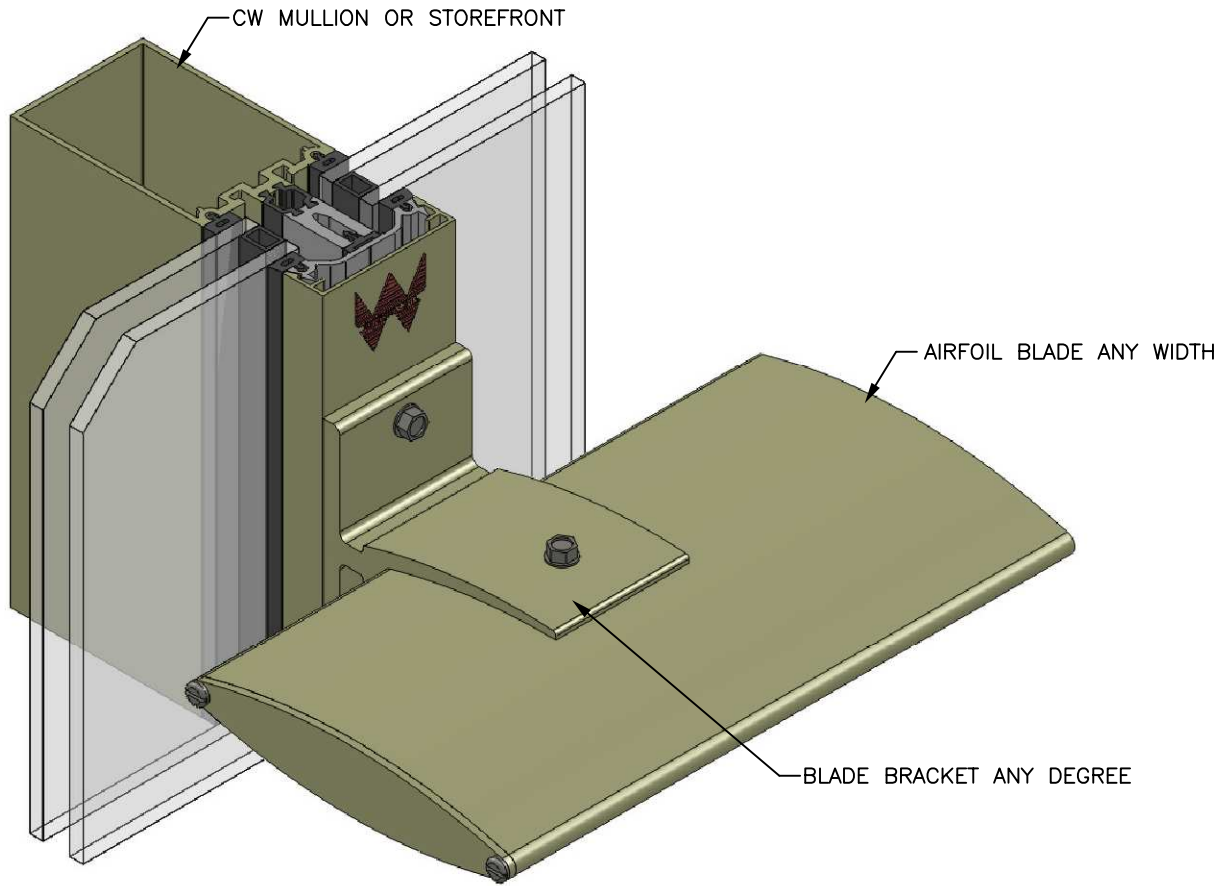

SINGLE PROFILE INDUSTRIAL SUNSCREEN

HORIZONTAL, VERTICAL OR SLOPED OPTIONS AVAILABLE

WINDSPEC INC.
MANUFACTURERS OF HIGH PERFORMANCE 'WINDSPEC' WINDOWS
ALUMINUM ENTRANCE SYSTEMS AND ARCHITECTURAL PANELS
1310 CREDITSTONE RD, CONCORD, ONTARIO L4K 5T7
Telephone (905) 738 -8311 Fax (905) 738 - 6188

NOVEMBER 2016