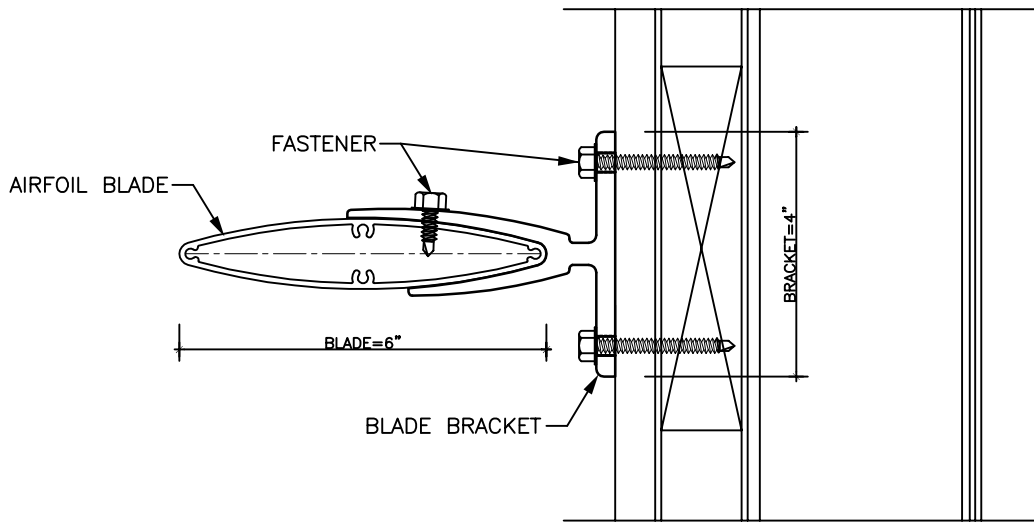

NOVEMBER 2016

HORIZONTAL SUNSCREEN H-1

SINGLE PROFILE HORIZONTAL SUNSCREEN

VERT. SECTION

HORIZ. DETAIL AT END

HORIZ. DETAIL AT BLADE JOINT

WINDSPEC INC.
MANUFACTURERS OF HIGH PERFORMANCE 'WINDSPEC' WINDOWS
ALUMINUM ENTRANCE SYSTEMS AND ARCHITECTURAL PANELS
1310 CREDITSTONE RD, CONCORD, ONTARIO L4K 5T7
Telephone (905) 738 -8311 Fax (905) 738 - 6188