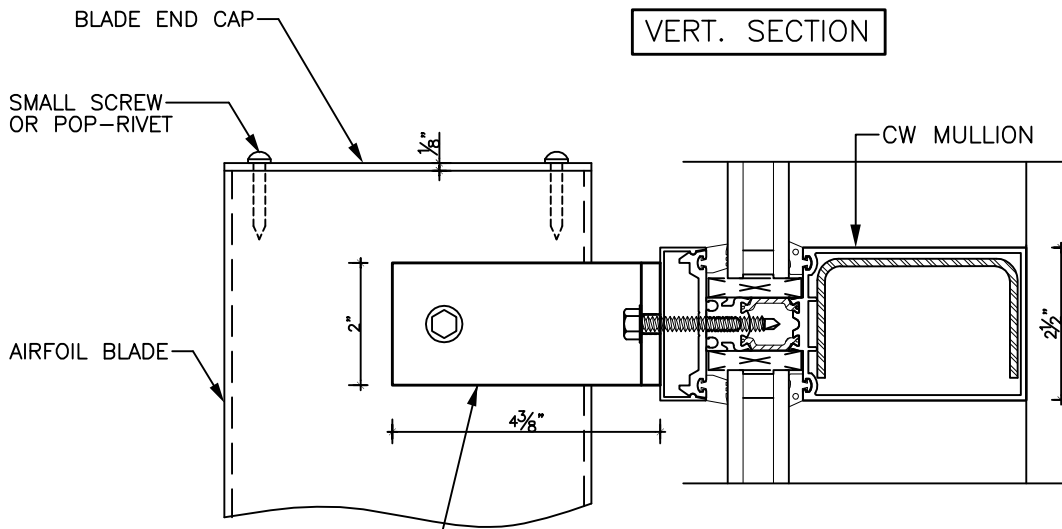

NOVEMBER 2016

HORIZONTAL SUNSCREEN H-1

SINGLE PROFILE HORIZONTAL SUNSCREEN

VERT. SECTION

HORIZ. DETAIL AT END

HORIZ. DETAIL AT BLADE JOINT

WINDSPEC INC.
MANUFACTURERS OF HIGH PERFORMANCE 'WINDSPEC' WINDOWS
ALUMINUM ENTRANCE SYSTEMS AND ARCHITECTURAL PANELS
1310 CREDITSTONE RD, CONCORD, ONTARIO L4K 5T7
Telephone (905) 738 -8311 Fax (905) 738 - 6188