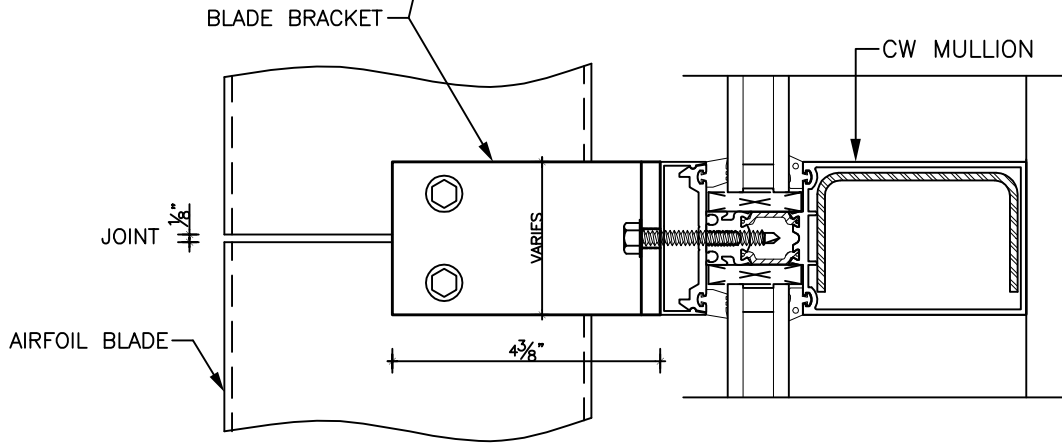

NOVEMBER 2016

HORIZONTAL SUNSCREEN H-1

SINGLE PROFILE HORIZONTAL SUNSCREEN

VERT. SECTION

HORIZ. DETAIL AT END

HORIZ. DETAIL AT BLADE JOINT

WINDSPEC INC.
MANUFACTURERS OF HIGH PERFORMANCE 'WINDSPEC' WINDOWS
ALUMINUM ENTRANCE SYSTEMS AND ARCHITECTURAL PANELS
1310 CREDITSTONE RD, CONCORD, ONTARIO L4K 5T7
Telephone (905) 738 -8311 Fax (905) 738 - 6188