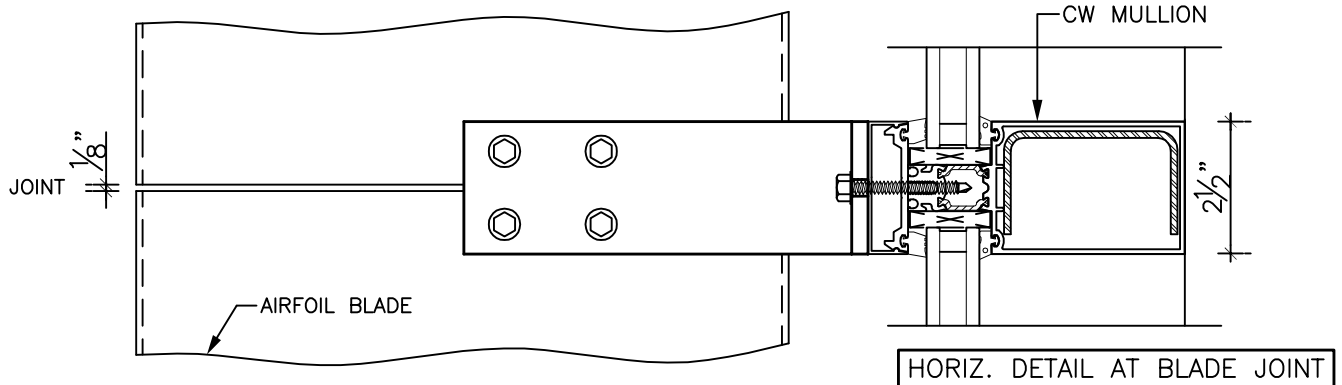

HORIZONTAL SUNSCREEN H-2
SINGLE PROFILE SLOPED SUNSCREEN

WINDSPEC INC.
MANUFACTURERS OF HIGH PERFORMANCE 'WINDSPEC' WINDOWS
ALUMINUM ENTRANCE SYSTEMS AND ARCHITECTURAL PANELS
1310 CREDITSTONE RD, CONCORD, ONTARIO L4K 5T7
Telephone (905) 738 -8311 Fax (905) 738 - 6188