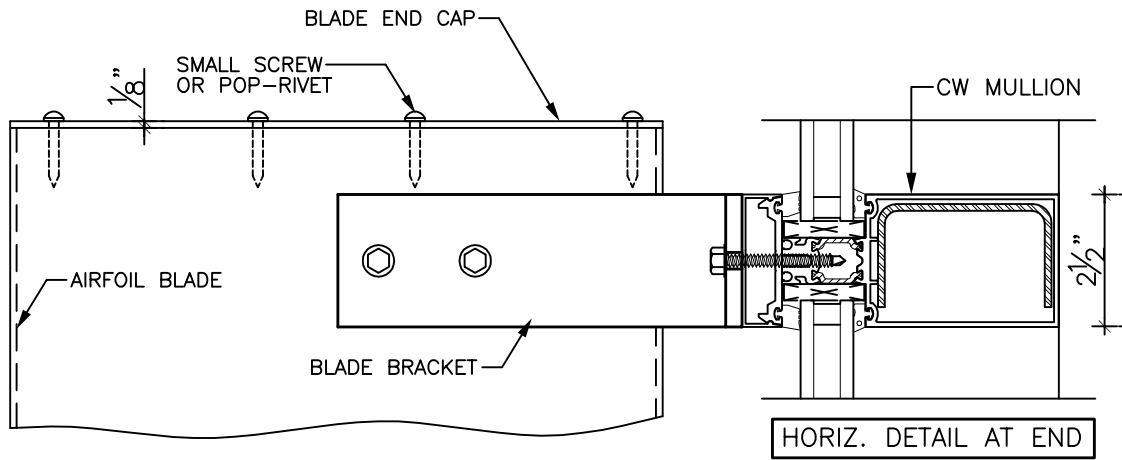

HORIZONTAL SUNSCREEN H-2
SINGLE PROFILE SLOPED SUNSCREEN

WINDSPEC INC.
MANUFACTURERS OF HIGH PERFORMANCE 'WINDSPEC' WINDOWS
ALUMINUM ENTRANCE SYSTEMS AND ARCHITECTURAL PANELS
1310 CREDITSTONE RD, CONCORD, ONTARIO L4K 5T7
Telephone (905) 738 -8311 Fax (905) 738 - 6188