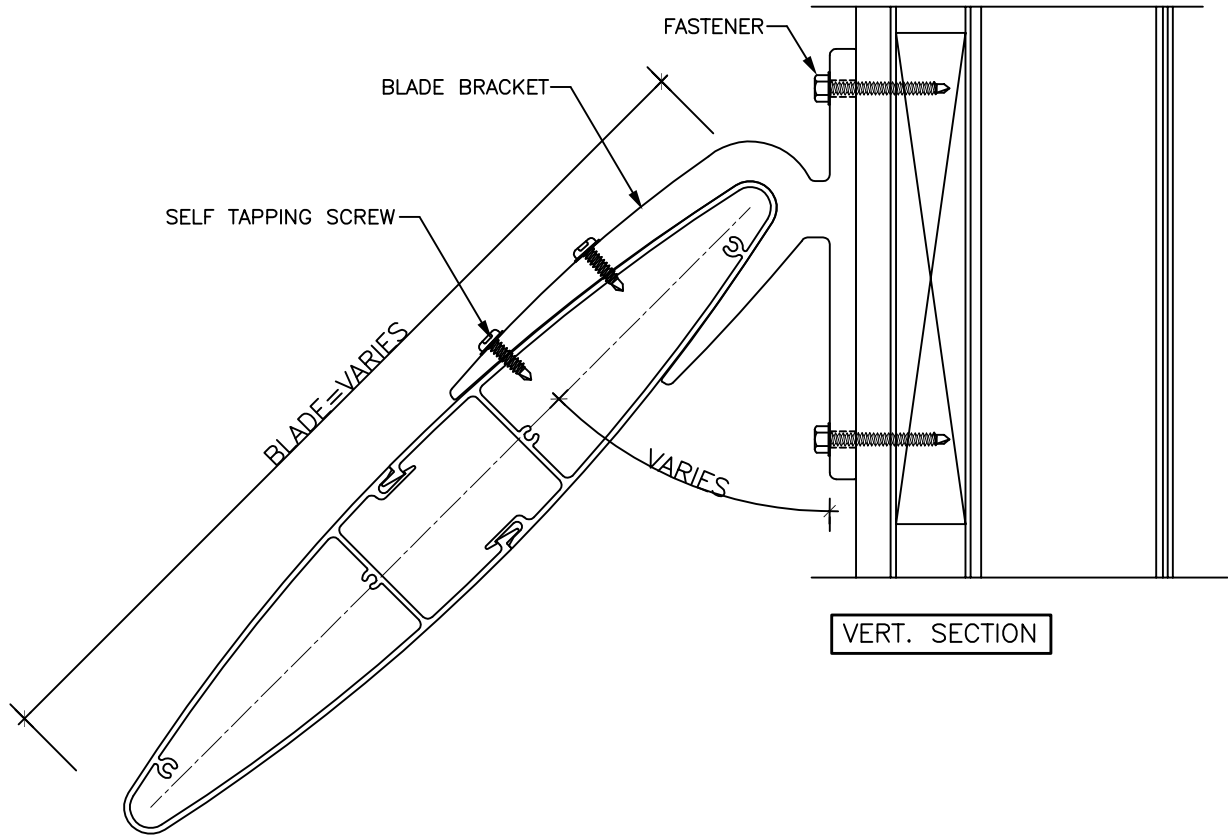

HORIZONTAL SUNSCREEN H-2
SINGLE PROFILE SLOPED SUNSCREEN

WINDSPEC INC.
MANUFACTURERS OF HIGH PERFORMANCE 'WINDSPEC' WINDOWS
ALUMINUM ENTRANCE SYSTEMS AND ARCHITECTURAL PANELS
1310 CREDITSTONE RD, CONCORD, ONTARIO L4K 5T7
Telephone (905) 738 -8311 Fax (905) 738 - 6188