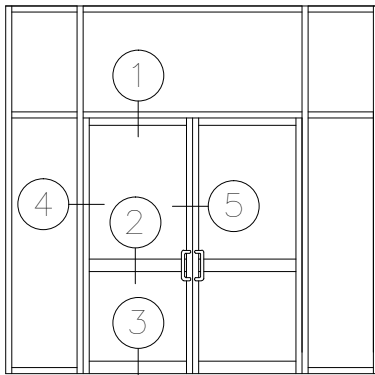

INSUL DOORS

500 SERIES WIDE STILE IN 655 FRAMING
TYPICAL DETAILS

4