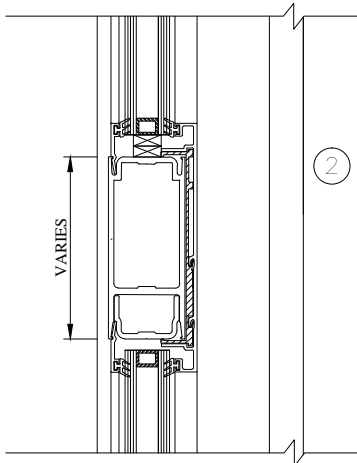

INSUL DOORS

500 SERIES WIDE STILE IN 655 FRAMING
TYPICAL DETAILS

4