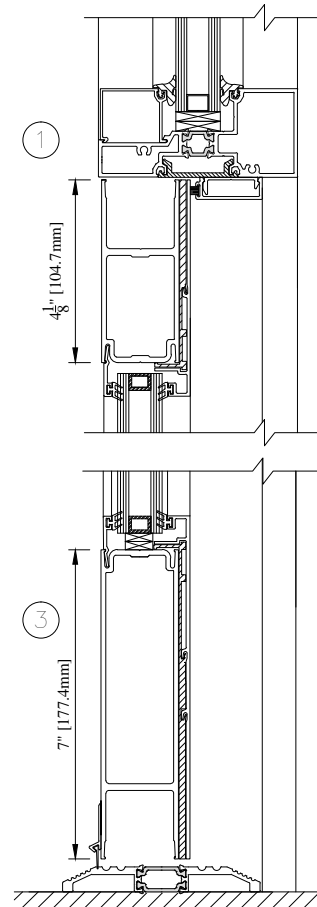

INSUL DOORS

350 SERIES MEDIUM STILE IN 655 FRAMING
TYPICAL DETAILS

4

5

6