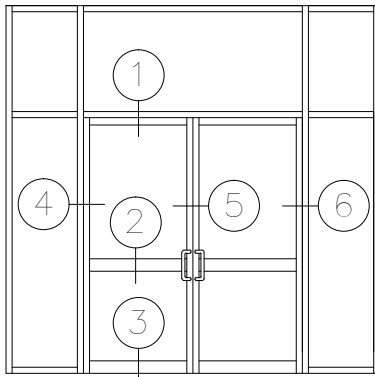

INSUL DOORS

350 SERIES MEDIUM STILE IN 655 FRAMING
TYPICAL DETAILS

4

5

6