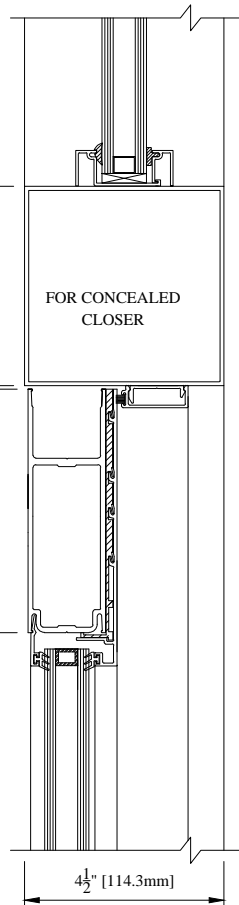

INSUL DOORS

500 SERIES WIDE STILE IN 655 FRAMING
TYPICAL DETAILS

4

5

WINDSPEC INC.
MANUFACTURERS OF HIGH PERFORMANCE 'WINDSPEC' WINDOWS
ALUMINUM ENTRANCE SYSTEMS AND ARCHITECTURAL PANELS
1310 CREDITSTONE RD, CONCORD, ONTARIO L4K 5T7
Telephone (905) 738-8311 Fax (905) 738-6188

March 2015