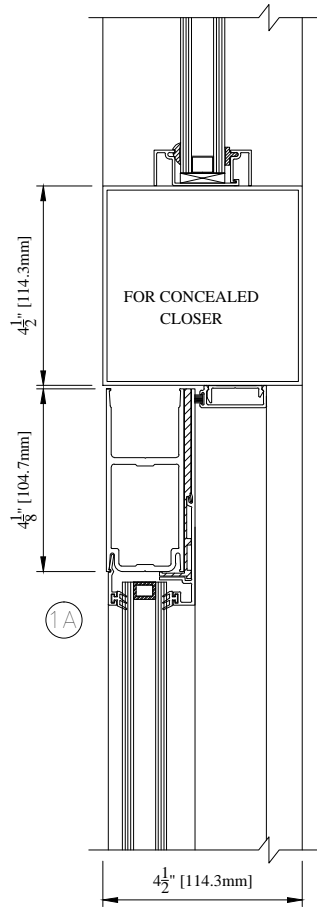

INSUL DOORS

350 SERIES MEDIUM STILE IN 655 FRAMING
TYPICAL DETAILS

4

5

6