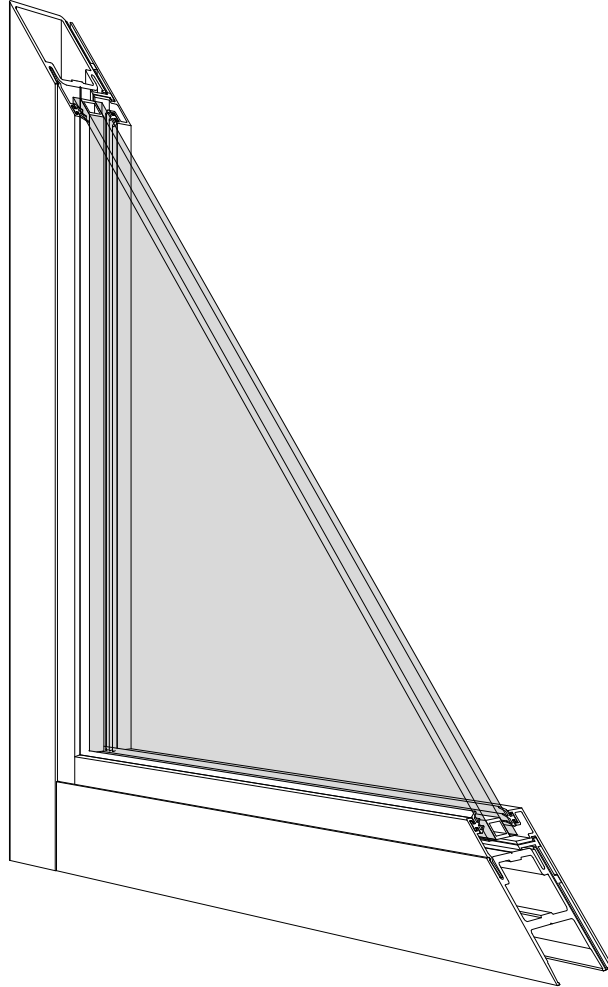

INSUL DOOR

KEY FEATURES

- Thermally cladded
- Accommodates 1" glazing units
- 2' / 3 1/2" / 5" stiles available
- Multiple top / bottom / mid-rails available
- Compatible with Curtain wall & 655 framing
- Available in anodized and paint finishes