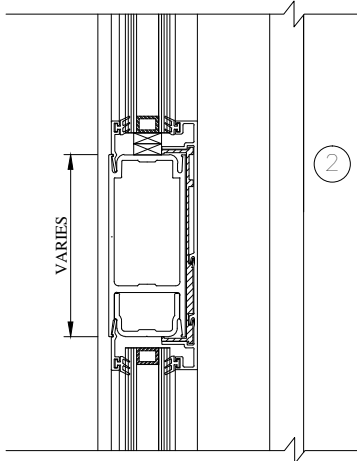

INSUL DOORS

350 SERIES MEDIUM STILE IN 655 FRAMING
TYPICAL DETAILS

4

5

6