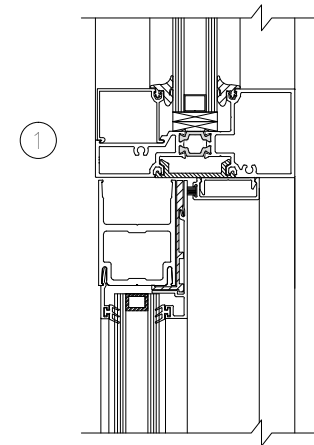

INSUL DOORS

200 SERIES NARROW STILE IN 655 FRAMING
TYPICAL DETAILS

1A