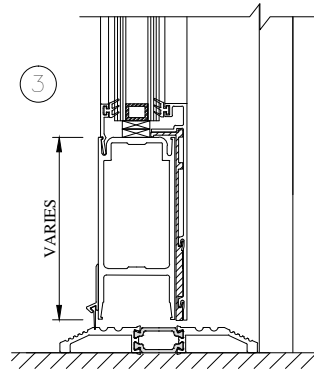

INSUL DOORS

200 SERIES NARROW STILE IN 655 FRAMING
TYPICAL DETAILS

1A

4

5

6

WINDSPEC INC.
MANUFACTURERS OF HIGH PERFORMANCE 'WINDSPEC' WINDOWS
ALUMINUM ENTRANCE SYSTEMS AND ARCHITECTURAL PANELS
1310 CREDITSTONE RD, CONCORD, ONTARIO L4K 5T7
Telephone (905) 738-8311 Fax (905) 738-6188

March 2015