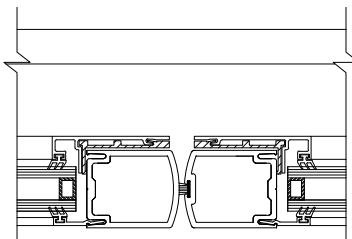

March 2015

INSUL DOORS

200 SERIES NARROW STILE IN 655 FRAMING
TYPICAL DETAILS

1A

4

5

6

WINDSPEC INC.
MANUFACTURERS OF HIGH PERFORMANCE 'WINDSPEC' WINDOWS
ALUMINUM ENTRANCE SYSTEMS AND ARCHITECTURAL PANELS
1310 CREDITSTONE RD, CONCORD, ONTARIO L4K 5T7
Telephone (905) 738-8311 Fax (905) 738-6188