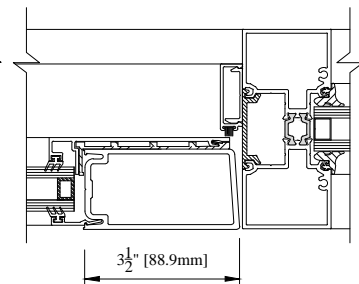

March 2015

INSUL DOORS

350 SERIES MEDIUM STILE IN 655 FRAMING
TYPICAL DETAILS

4

5

6

WINDSPEC INC.
MANUFACTURERS OF HIGH PERFORMANCE 'WINDSPEC' WINDOWS
ALUMINUM ENTRANCE SYSTEMS AND ARCHITECTURAL PANELS
1310 CREDITSTONE RD, CONCORD, ONTARIO L4K 5T7
Telephone (905) 738-8311 Fax (905) 738-6188