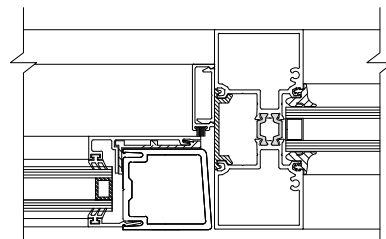

March 2015

INSUL DOORS

200 SERIES NARROW STILE IN 655 FRAMING
TYPICAL DETAILS

1A

4

5

6

WINDSPEC INC.
MANUFACTURERS OF HIGH PERFORMANCE 'WINDSPEC' WINDOWS
ALUMINUM ENTRANCE SYSTEMS AND ARCHITECTURAL PANELS
1310 CREDITSTONE RD, CONCORD, ONTARIO L4K 5T7
Telephone (905) 738-8311 Fax (905) 738-6188