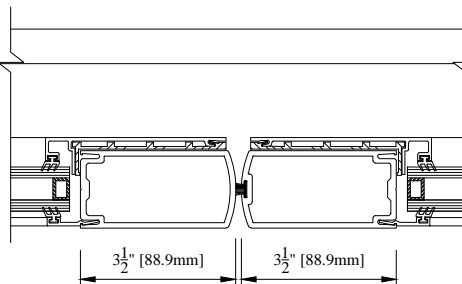

March 2015

INSUL DOORS

350 SERIES MEDIUM STILE IN 655 FRAMING
TYPICAL DETAILS

4

5

6

WINDSPEC INC.
MANUFACTURERS OF HIGH PERFORMANCE 'WINDSPEC' WINDOWS
ALUMINUM ENTRANCE SYSTEMS AND ARCHITECTURAL PANELS
1310 CREDITSTONE RD, CONCORD, ONTARIO L4K 5T7
Telephone (905) 738-8311 Fax (905) 738-6188