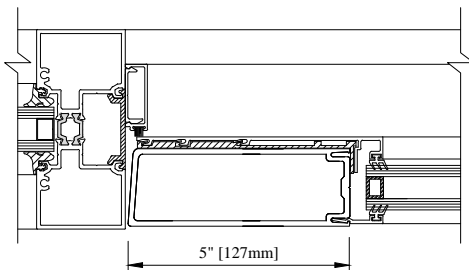

INSUL DOORS

500 SERIES WIDE STILE IN 655 FRAMING
TYPICAL DETAILS

4

5

WINDSPEC INC.
MANUFACTURERS OF HIGH PERFORMANCE 'WINDSPEC' WINDOWS
ALUMINUM ENTRANCE SYSTEMS AND ARCHITECTURAL PANELS
1310 CREDITSTONE RD, CONCORD, ONTARIO L4K 5T7
Telephone (905) 738-8311 Fax (905) 738-6188

March 2015