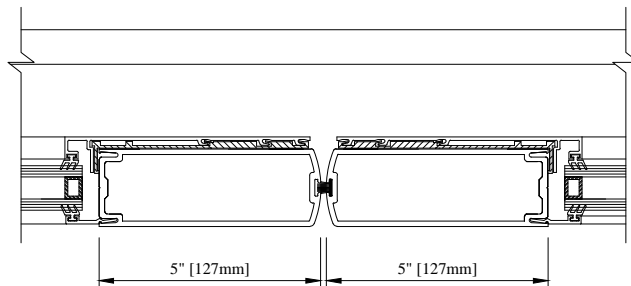

INSUL DOORS

500 SERIES WIDE STILE IN 655 FRAMING
TYPICAL DETAILS

4

5

WINDSPEC INC.
MANUFACTURERS OF HIGH PERFORMANCE 'WINDSPEC' WINDOWS
ALUMINUM ENTRANCE SYSTEMS AND ARCHITECTURAL PANELS
1310 CREDITSTONE RD, CONCORD, ONTARIO L4K 5T7
Telephone (905) 738-8311 Fax (905) 738-6188