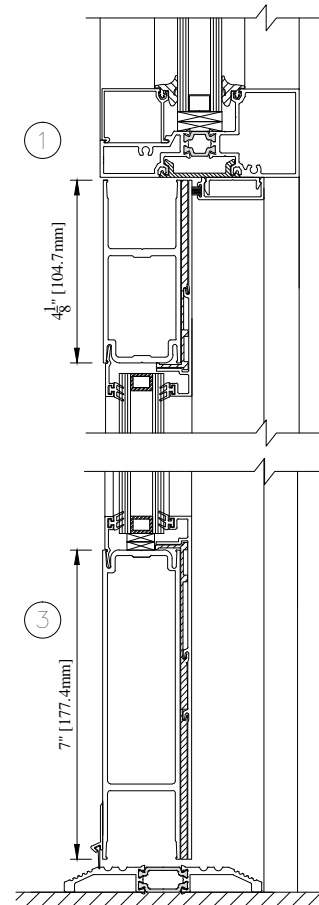

INSUL DOORS

500 SERIES WIDE STILE IN 655 FRAMING
TYPICAL DETAILS

4

5

WINDSPEC INC.
MANUFACTURERS OF HIGH PERFORMANCE 'WINDSPEC' WINDOWS
ALUMINUM ENTRANCE SYSTEMS AND ARCHITECTURAL PANELS
1310 CREDITSTONE RD, CONCORD, ONTARIO L4K 5T7
Telephone (905) 738-8311 Fax (905) 738-6188

March 2015