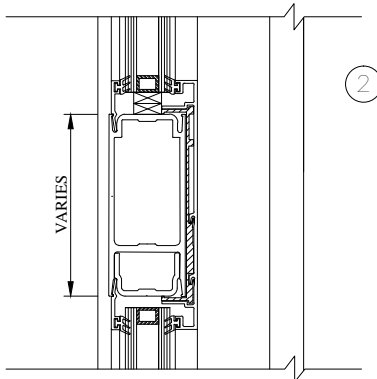

INSUL DOORS

200 SERIES NARROW STILE IN 655 FRAMING
TYPICAL DETAILS

1A