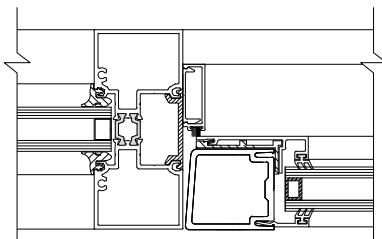

March 2015

INSUL DOORS

200 SERIES NARROW STILE IN 655 FRAMING
TYPICAL DETAILS

1A

4

5

6

WINDSPEC INC.
MANUFACTURERS OF HIGH PERFORMANCE 'WINDSPEC' WINDOWS
ALUMINUM ENTRANCE SYSTEMS AND ARCHITECTURAL PANELS
1310 CREDITSTONE RD, CONCORD, ONTARIO L4K 5T7
Telephone (905) 738-8311 Fax (905) 738-6188