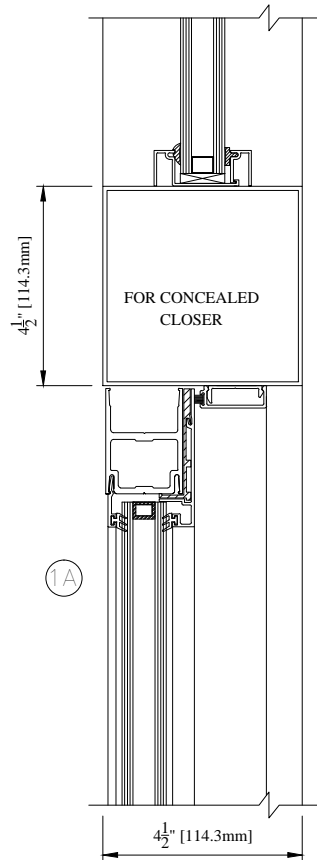

INSUL DOORS

200 SERIES NARROW STILE IN 655 FRAMING
TYPICAL DETAILS

1A