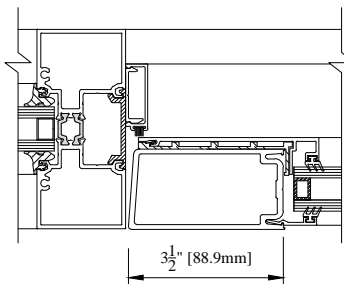

March 2015

INSUL DOORS

350 SERIES MEDIUM STILE IN 655 FRAMING
TYPICAL DETAILS

4

5

6

WINDSPEC INC.
MANUFACTURERS OF HIGH PERFORMANCE 'WINDSPEC' WINDOWS
ALUMINUM ENTRANCE SYSTEMS AND ARCHITECTURAL PANELS
1310 CREDITSTONE RD, CONCORD, ONTARIO L4K 5T7
Telephone (905) 738-8311 Fax (905) 738-6188