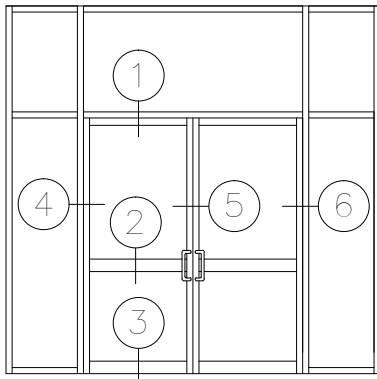

INSUL DOORS

200 SERIES NARROW STILE IN 655 FRAMING
TYPICAL DETAILS

1A