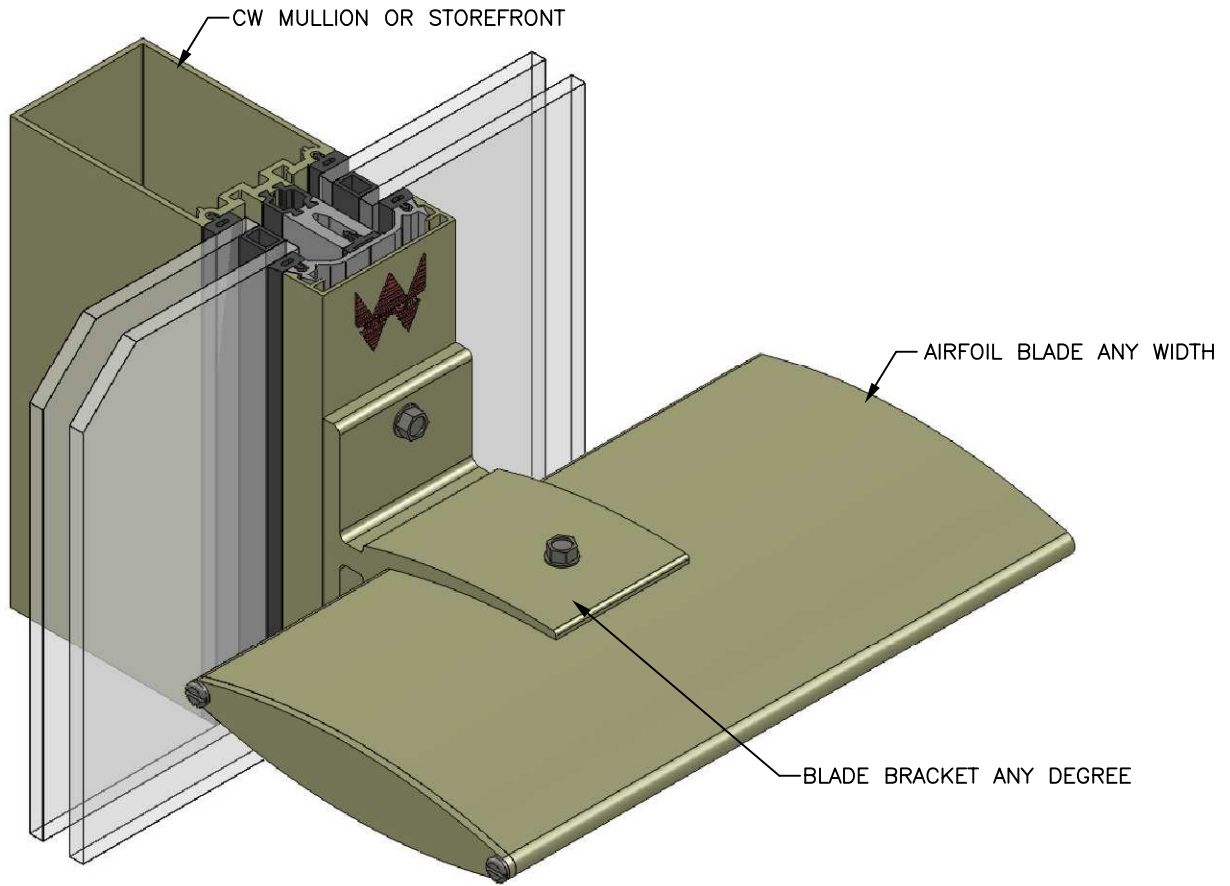

SINGLE PROFILE INDUSTRIAL SUNSCREEN

HORIZONTAL, VERTICAL OR SLOPED OPTIONS AVAILABLE

WINDSPEC INC.
MANUFACTURERS OF HIGH PERFORMANCE 'WINDSPEC' WINDOWS
ALUMINUM ENTRANCE SYSTEMS AND ARCHITECTURAL PANELS
1310 CREDITSTONE RD, CONCORD, ONTARIO L4K 5T7
Telephone (905) 738 -8311 Fax (905) 738 - 6188