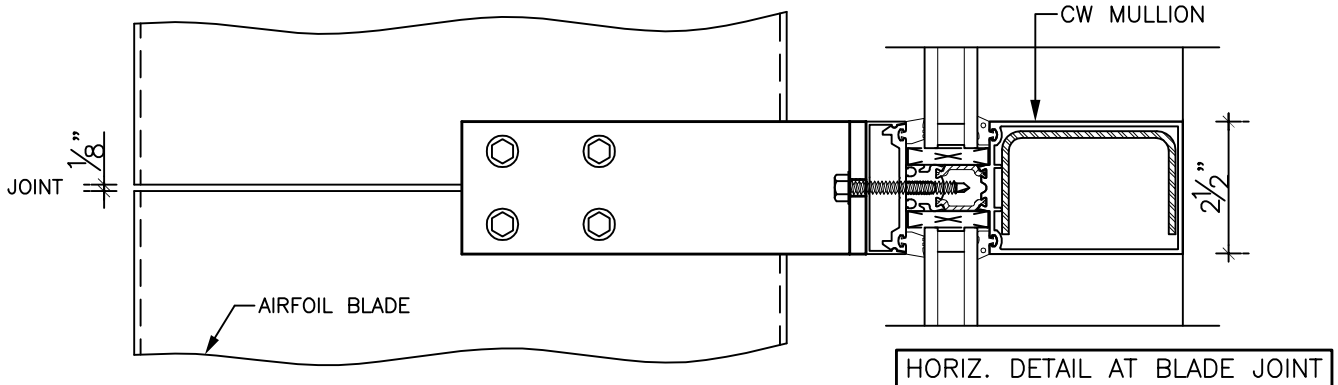

HORIZONTAL SUNSCREEN H-2
SINGLE PROFILE SLOPED SUNSCREEN

WINDSPEC INC.
MANUFACTURERS OF HIGH PERFORMANCE 'WINDSPEC' WINDOWS
ALUMINUM ENTRANCE SYSTEMS AND ARCHITECTURAL PANELS
1310 CREDITSTONE RD, CONCORD, ONTARIO L4K 5T7
Telephone (905) 738 -8311 Fax (905) 738 - 6188