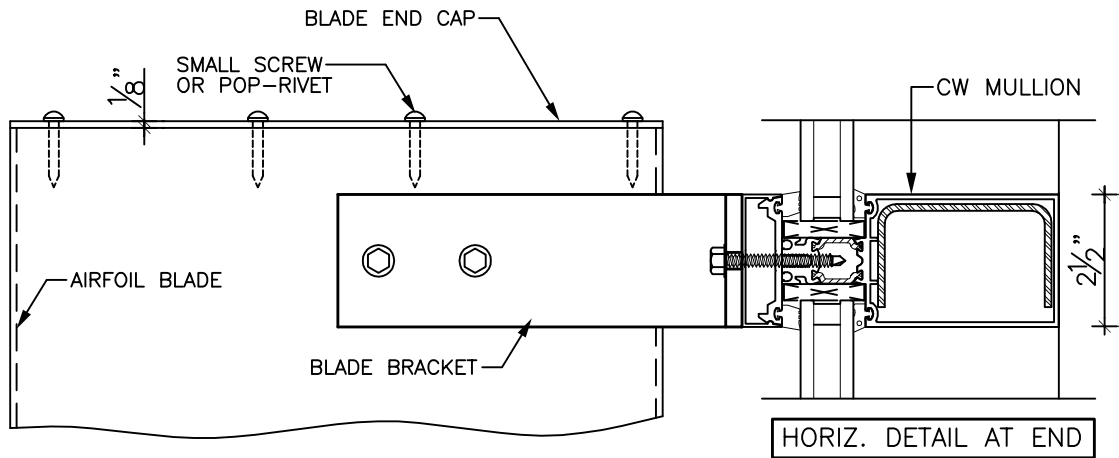

HORIZONTAL SUNSCREEN H-2
SINGLE PROFILE SLOPED SUNSCREEN

WINDSPEC INC.
MANUFACTURERS OF HIGH PERFORMANCE 'WINDSPEC' WINDOWS
ALUMINUM ENTRANCE SYSTEMS AND ARCHITECTURAL PANELS
1310 CREDITSTONE RD, CONCORD, ONTARIO L4K 5T7
Telephone (905) 738 -8311 Fax (905) 738 - 6188