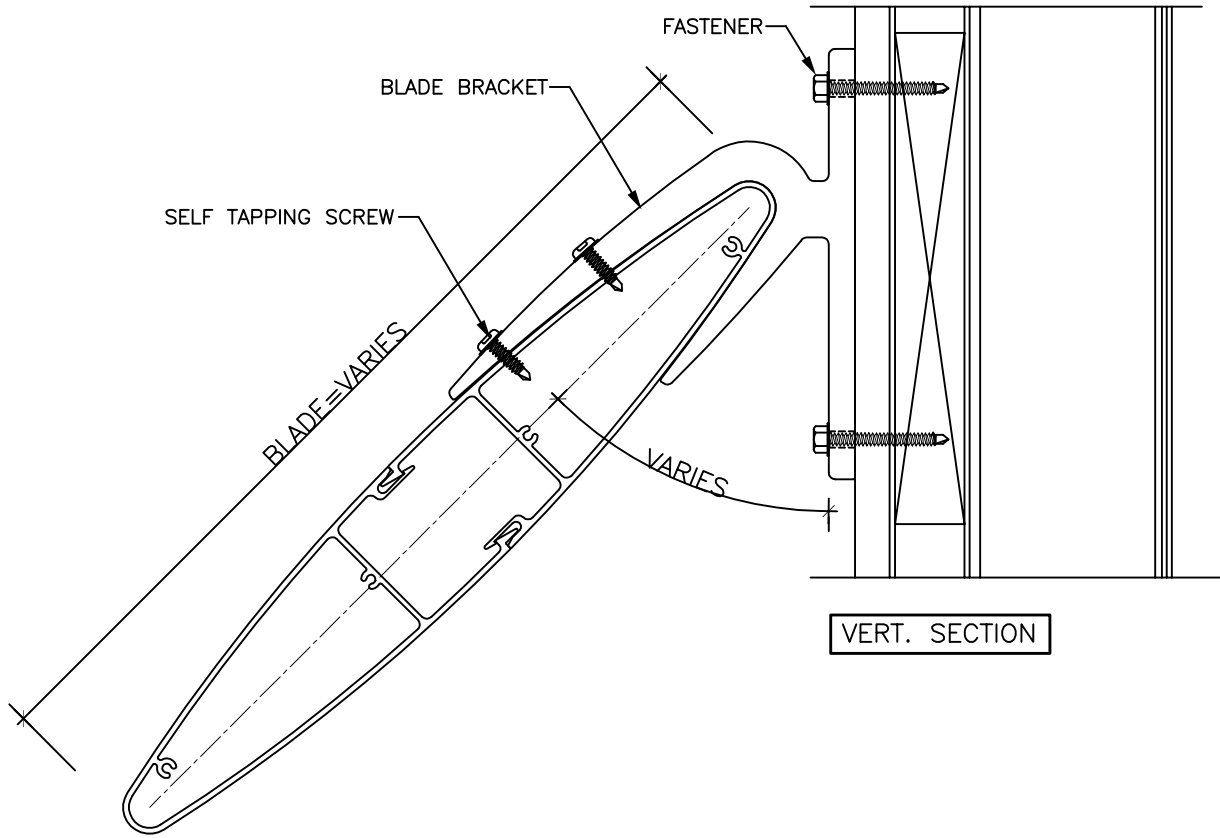

HORIZONTAL SUNSCREEN H-2
SINGLE PROFILE SLOPED SUNSCREEN

WINDSPEC INC.
MANUFACTURERS OF HIGH PERFORMANCE 'WINDSPEC' WINDOWS
ALUMINUM ENTRANCE SYSTEMS AND ARCHITECTURAL PANELS
1310 CREDITSTONE RD, CONCORD, ONTARIO L4K 5T7
Telephone (905) 738 -8311 Fax (905) 738 - 6188