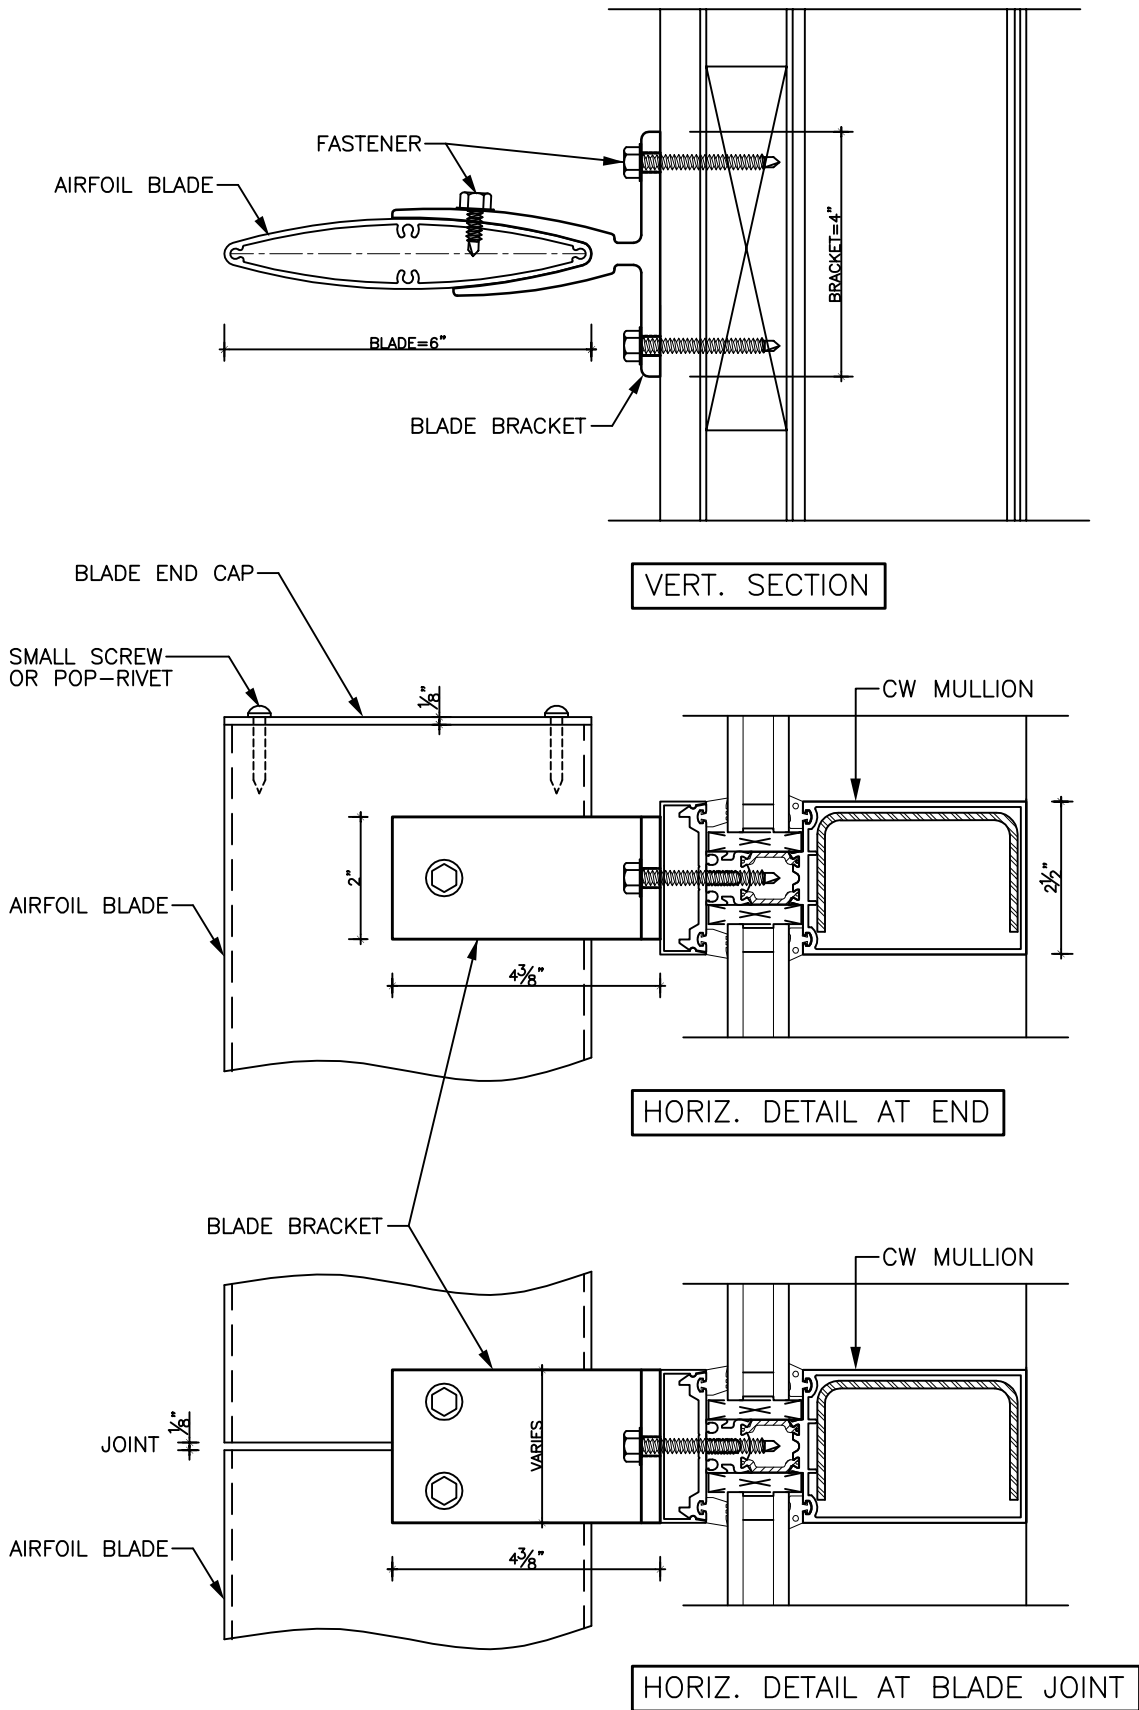

HORIZONTAL SUNSCREEN H-1

SINGLE PROFILE HORIZONTAL SUNSCREEN

WINDSPEC INC.
MANUFACTURERS OF HIGH PERFORMANCE 'WINDSPEC' WINDOWS
ALUMINUM ENTRANCE SYSTEMS AND ARCHITECTURAL PANELS
1310 CREDITSTONE RD, CONCORD, ONTARIO L4K 5T7
Telephone (905) 738 -8311 Fax (905) 738 - 6188